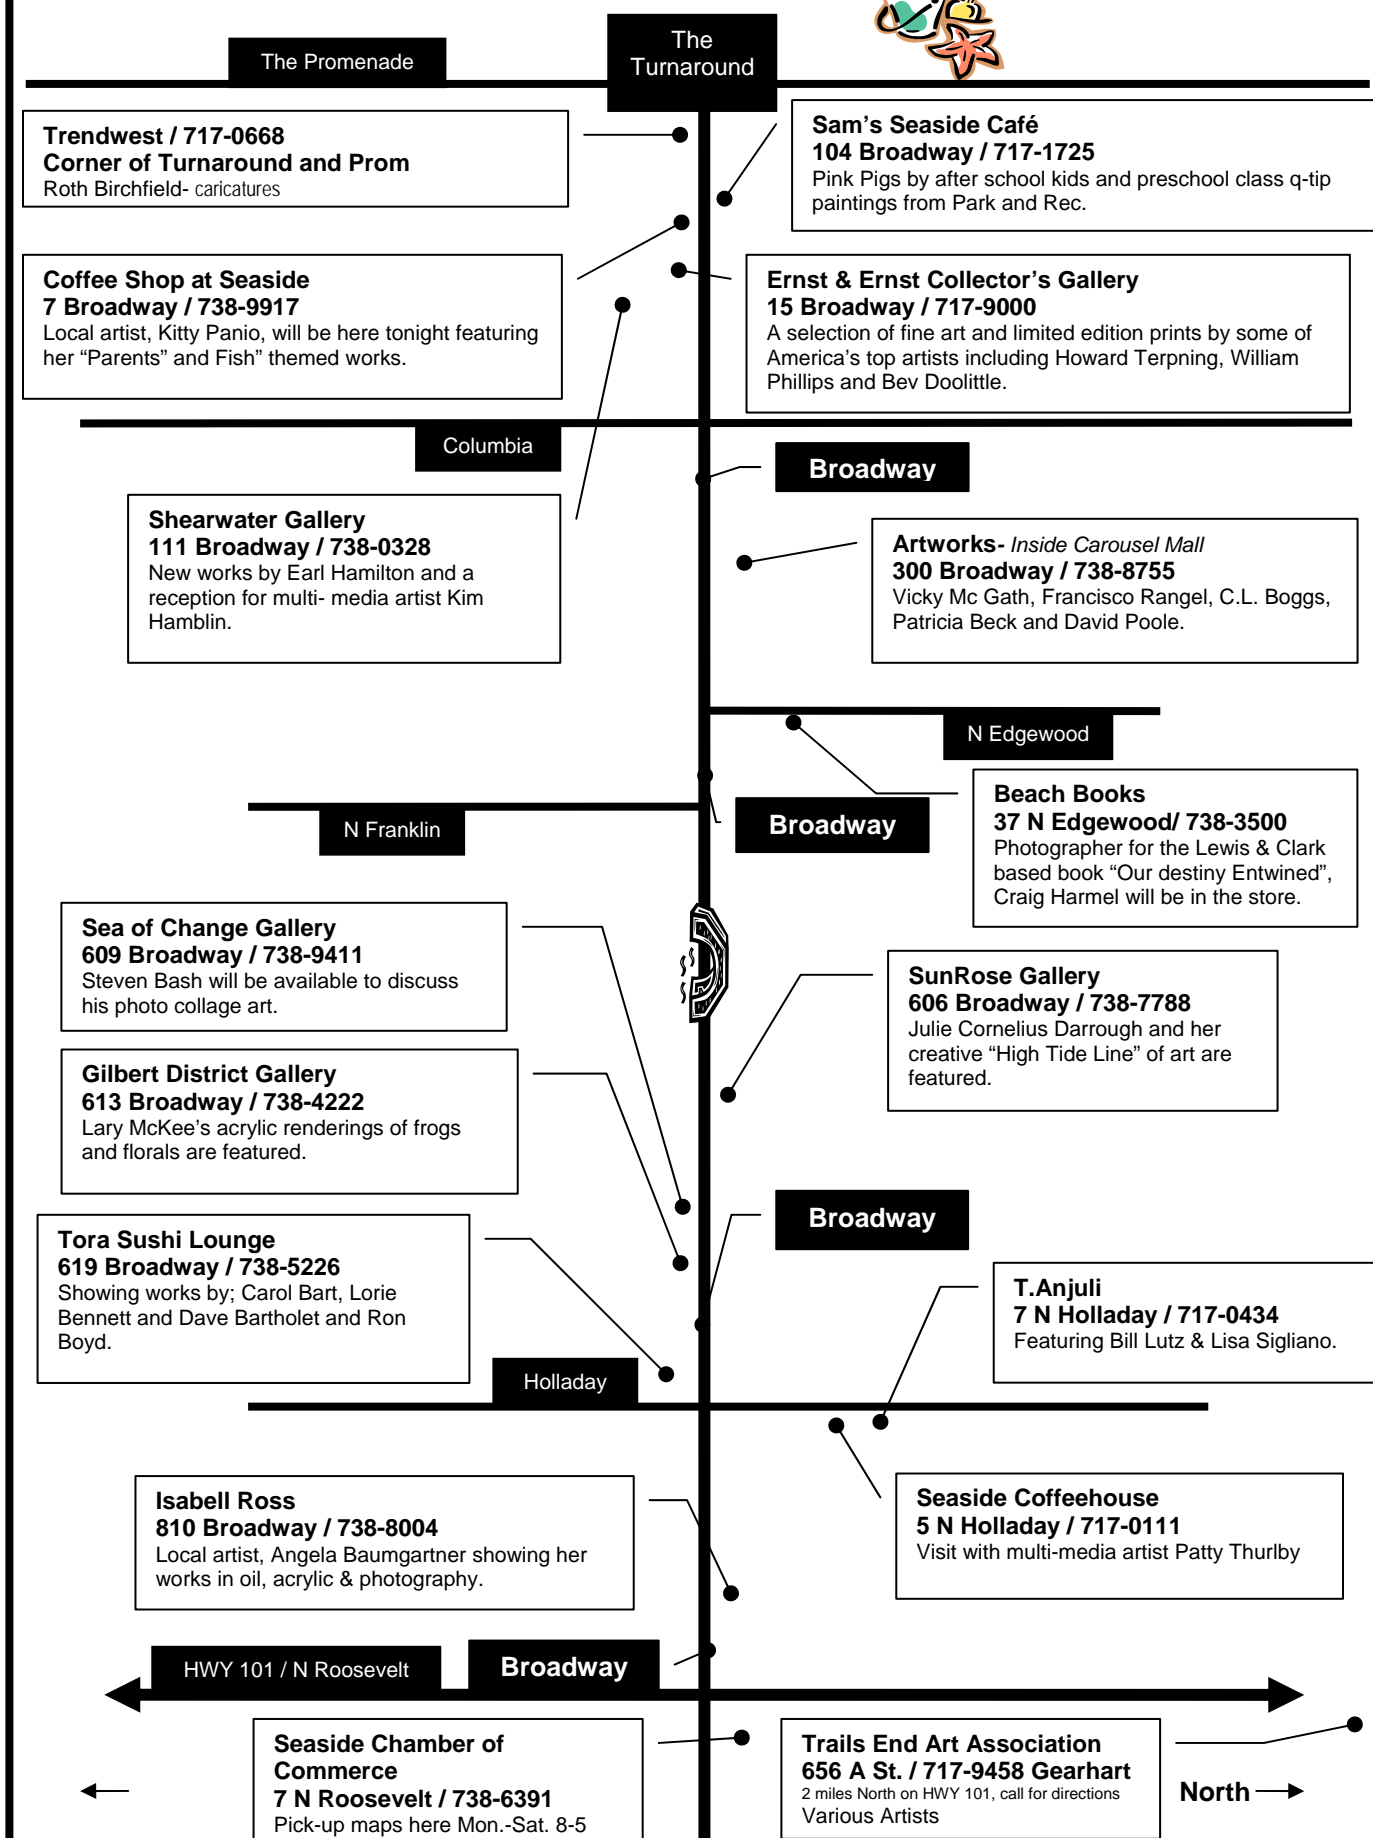

Locations and artist information for April 7, 2007

Pacific Ocean

The Promenade

The Turnaround

Trendwest / 717-0668
Corner of Turnaround and Prom
 Roth Birchfield- caricatures

Sam's Seaside Café
104 Broadway / 717-1725
 Pink Pigs by after school kids and preschool class q-tip paintings from Park and Rec.

HWY 101 / N Roosevelt

Broadway

Seaside Chamber of Commerce
7 N Roosevelt / 738-6391
 Pick-up maps here Mon.-Sat. 8-5

Trails End Art Association
656 A St. / 717-9458 Gearhart
 2 miles North on HWY 101, call for directions
 Various Artists