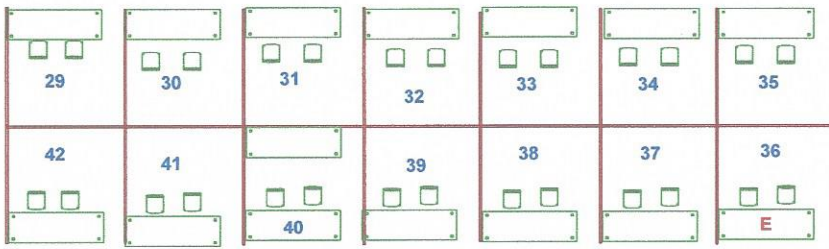

**Pacific & Necanicum
10 X 10 Pipe & Drape Booths
79 Booths**

Food Court in Necanicum

Craft Vendors in Pacific

White Board Easel

L-2

L-3

L-3

L-7

L-7

L-9

Lobby tables not more than 6' from wall.

White Board Easel

White Board Easel

ATM

L-5

L-6

L-8

Stairs

Espresso

Pop

Seamist

Santa's Bench goes in front of tree which is stored under stage.

Christmas Tree

Office Area