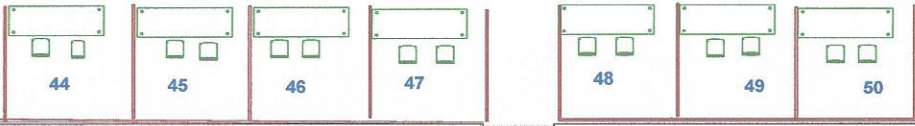

**Pacific & Necanicum
10 X 10 Pipe & Drape Booths
79 Booths**

Food Court in Necanicum

Craft Vendors in Pacific

White Board Easel

L-2

L-3

L-3

L-7

L-7

L-9

Lobby tables not more than 6' from wall.

White Board Easel

White Board Easel

ATM

L-5

L-6

L-8

Stairs

Espresso

Pop

Seamist

Santa's Bench goes in front of tree which is stored under stage.

Christmas Tree

Office Area