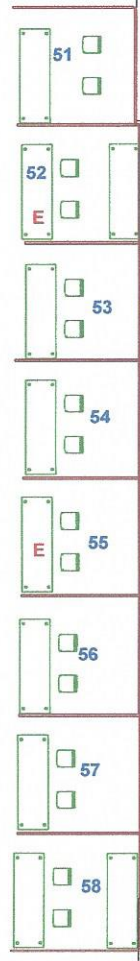

**Pacific & Necanicum
10 X 10 Pipe & Drape Booths
79 Booths**

Food Court in Necanicum

Craft Vendors in Pacific

White Board Easel

L-2

L-3

L-3

L-7

L-7

L-9

Lobby tables not more than 6' from wall.

White Board Easel

White Board Easel

ATM

L-5

L-6

L-8

Stairs

Espresso

Pop

Seamist

Santa's Bench goes in front of tree which is stored under stage.

Christmas Tree

Office Area