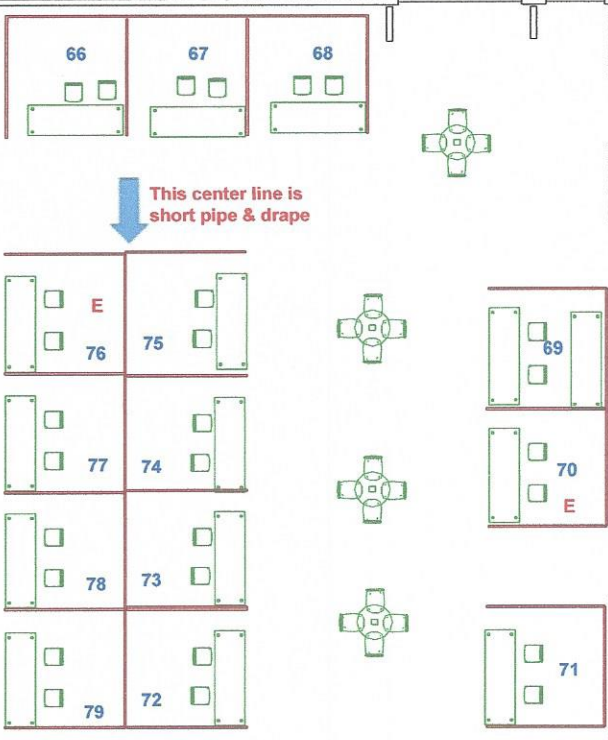

**Pacific & Necanicum
10 X 10 Pipe & Drape Booths
79 Booths**

Food Court in Necanicum

Craft Vendors in Pacific

White Board Easel

L-2

L-3

L-3

L-7

L-7

L-9

Lobby tables not more than 6' from wall.

White Board Easel

White Board Easel

ATM

L-5

L-6

L-8

Stairs

Espresso

Pop

Seamist

Santa's Bench goes in front of tree which is stored under stage.

Christmas Tree

Office Area