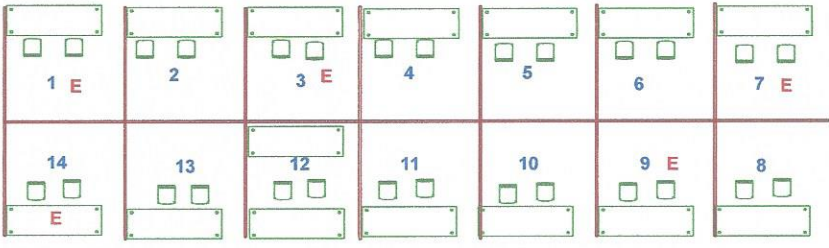

**Pacific & Necanicum
10 X 10 Pipe & Drape Booths
79 Booths**

Food Court in Necanicum

Craft Vendors in Pacific

White Board Easel

L-2

L-3

L-3

L-7

L-7

L-9

Lobby tables not more than 6' from wall.

White Board Easel

White Board Easel

ATM

L-5

L-6

L-8

Stairs

Espresso

Pop

Seamist

Santa's Bench goes in front of tree which is stored under stage.

Christmas Tree

Office Area