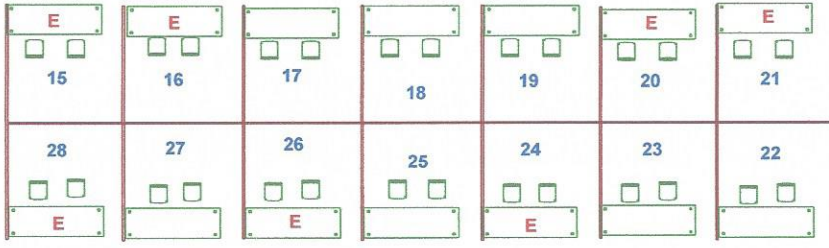

**Pacific & Necanicum
10 X 10 Pipe & Drape Booths
79 Booths**

Food Court in Necanicum

Craft Vendors in Pacific

White Board Easel

L-2

L-3

L-3

L-7

L-7

L-9

Lobby tables not more than 6' from wall.

White Board Easel

White Board Easel

ATM

L-5

L-6

L-8

Stairs

Espresso

Pop

Seamist

Santa's Bench goes in front of tree which is stored under stage.

Christmas Tree

Office Area